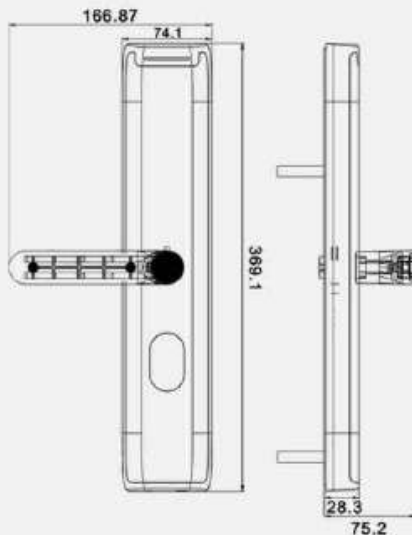

# FINGERPRINT DOOR LOCK

## EA-A3

### Specification

- Size:** 6068Mortise
- Material:** Aluminum alloy
- Connection method:** WIFI
- Power supply:** NO.5AA alkaline batteries