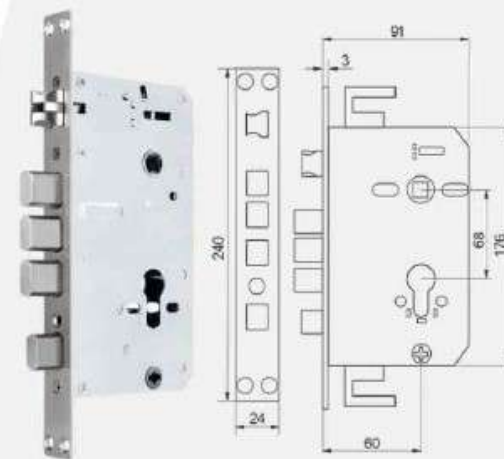

mortise

6068 Normal Mortise